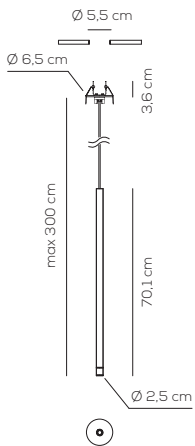

CANOPIES DETAILS

white for white version

anthracite grey for anthracite version

rust brown for rust brown version

white for recessed versions

VIRTUS SUSPENSION

kg 0,89 m³ 0,0015

VIRTUS RECESSED / DRIVER NOT INCLUDED

CE IP20 CRI>90 LED 700mA 9,2Vdc ~671 lm* ~103 lm/W*

example composition code E 2 101 4 11 1 X

Casambi compatibile / Casambi compatible.

foro - hole Ø 5,5 cm / profondità min - min depth 10 cm - Collegare in serie. / Wire in series.