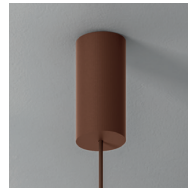

Virtus

Manuel Vivian

Collezione composta da lampade a sospensione in alluminio in vari colori.
Disponibile anche nella versione ad incasso. Sorgente luminosa a LED integrato dimmerabile.

Collection consisting of suspended lamps in aluminium, also in a recessed version.
Available in several colours. Built-in dimmable LED light source.

COLOURS

matt white RAL 9016 wrinkled

anthracite grey wrinkled / final black polished nickel

anthracite grey wrinkled / final polished gold

rust brown wrinkled / final black polished nickel

rust brown wrinkled / final polished gold

CANOPIES DETAILS

white for white version

anthracite grey for anthracite version

rust brown for rust brown version

white for recessed versions

VIRTUS SUSPENSION

kg 0,89 m³ 0,0015

VIRTUS RECESSED / DRIVER NOT INCLUDED

Compatible with pivot system

Zone	Type	Article	System compatibility	Finish	CCT	Code	Source
E	2	101	4 recessed canopy	07 matt white RAL 9016 wrinkled	1 2700K	X	LED 6,5W
				10 anthracite grey wrinkled / final black polished nickel	2 3000K*		
				11 anthracite grey wrinkled / final polished gold	3 3500K		
				12 rust brown wrinkled / final black polished nickel			
				13 rust brown wrinkled / final polished gold			